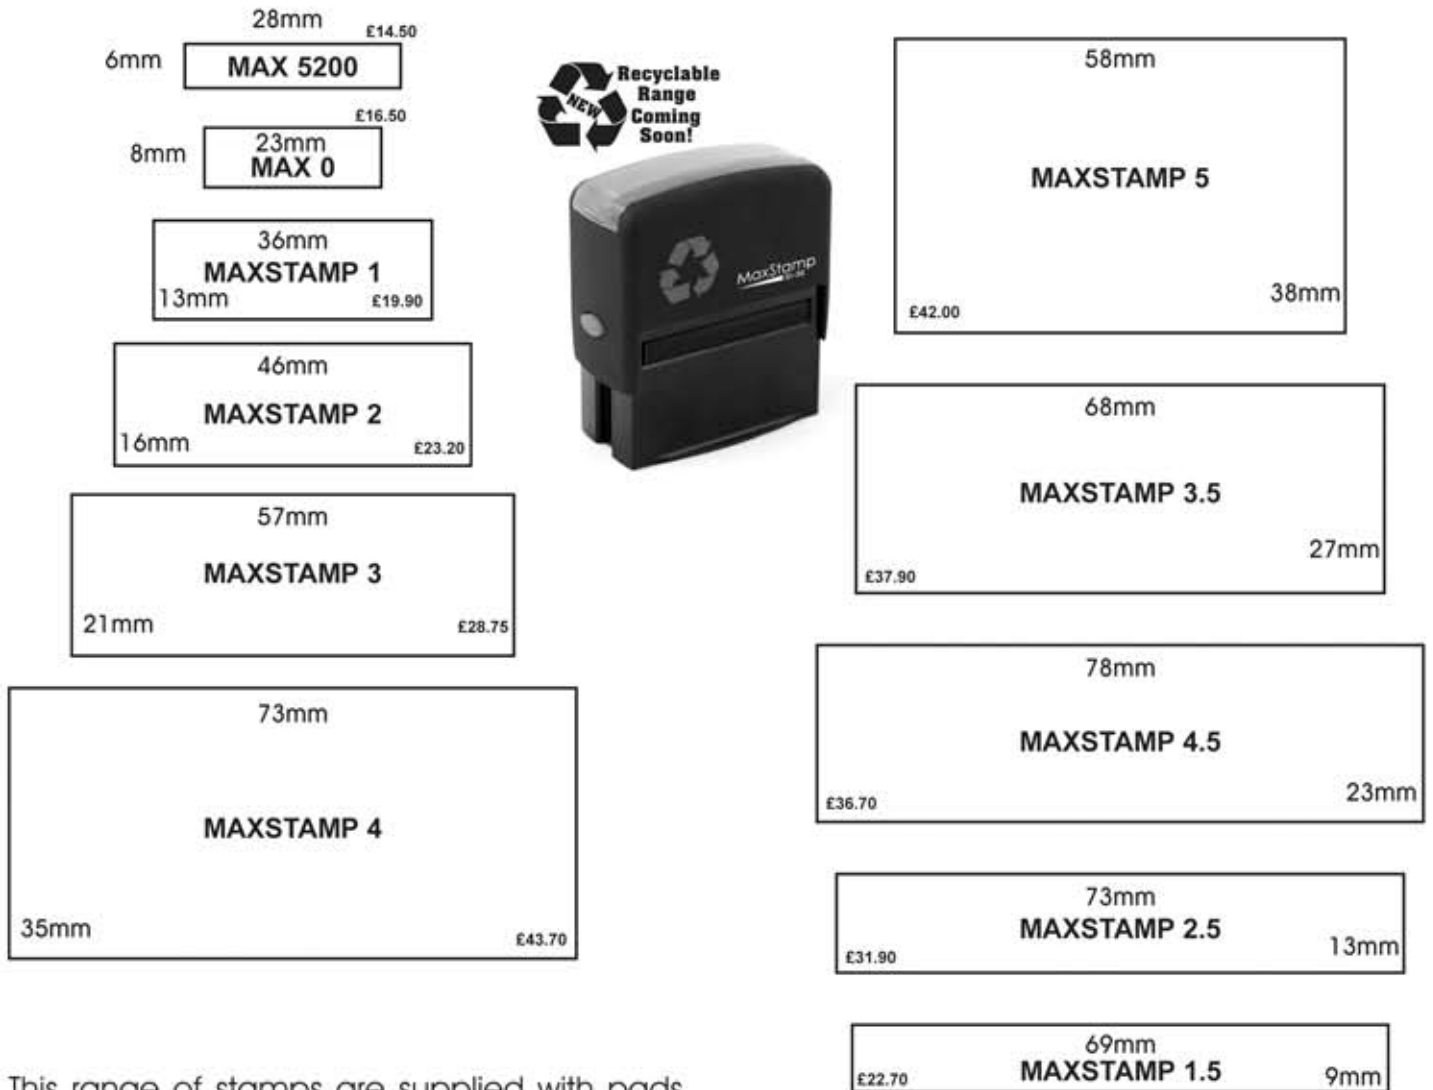

EASY TO USE PRICING CHART FOR SELF-INKING STAMPS

MaxStamp - Self-Inking Stamps for 2009

This range of stamps are supplied with pads. Colours available are Black, Green, Red, Blue and Violet.